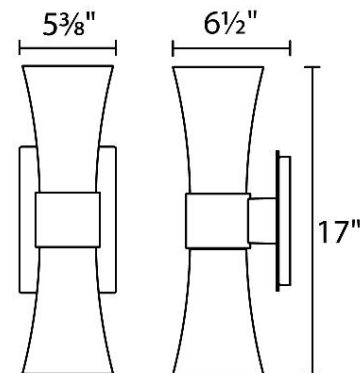

Fixture Type: _____

Catalog Number: _____

Project: _____

Location: _____

Funnel

Outdoor Wall Sconce 3000K

Model & Size	Color Temp & CRI	Finish	Watt	LED Lumens	Delivered Lumens
WS-W37617 17"	3000K 90	BZ Bronze	21W	1546	960

Example: **WS-W37617-BZ**

For custom requests please contact customs@wacighting.com

DESCRIPTION

Twin towers of dual light with both upward and downward LED illumination. Funnel is ideal as a vanity for a luxury powder room or perfect to illuminate walls as sconces in hallways and other spaces. Dims down beautifully. Robust functional down light. Two styles offered.

FEATURES

- Up & down light
- Driver concealed within the fixture
- 5 year warranty

SPECIFICATIONS

Color Temp:	3000K
Input:	120-277 VAC,50/60Hz
CRI:	90
Dimming:	ELV: 100-10%
Rated Life:	75000 Hours
Mounting:	Can be mounted on wall vertically or upside down
Standards:	ETL, cETL,IP65 Wet Location Listed
Construction:	Aluminum hardware with glass diffuser

FINISHES:

Bronze

LINE DRAWING:

WS-W37617