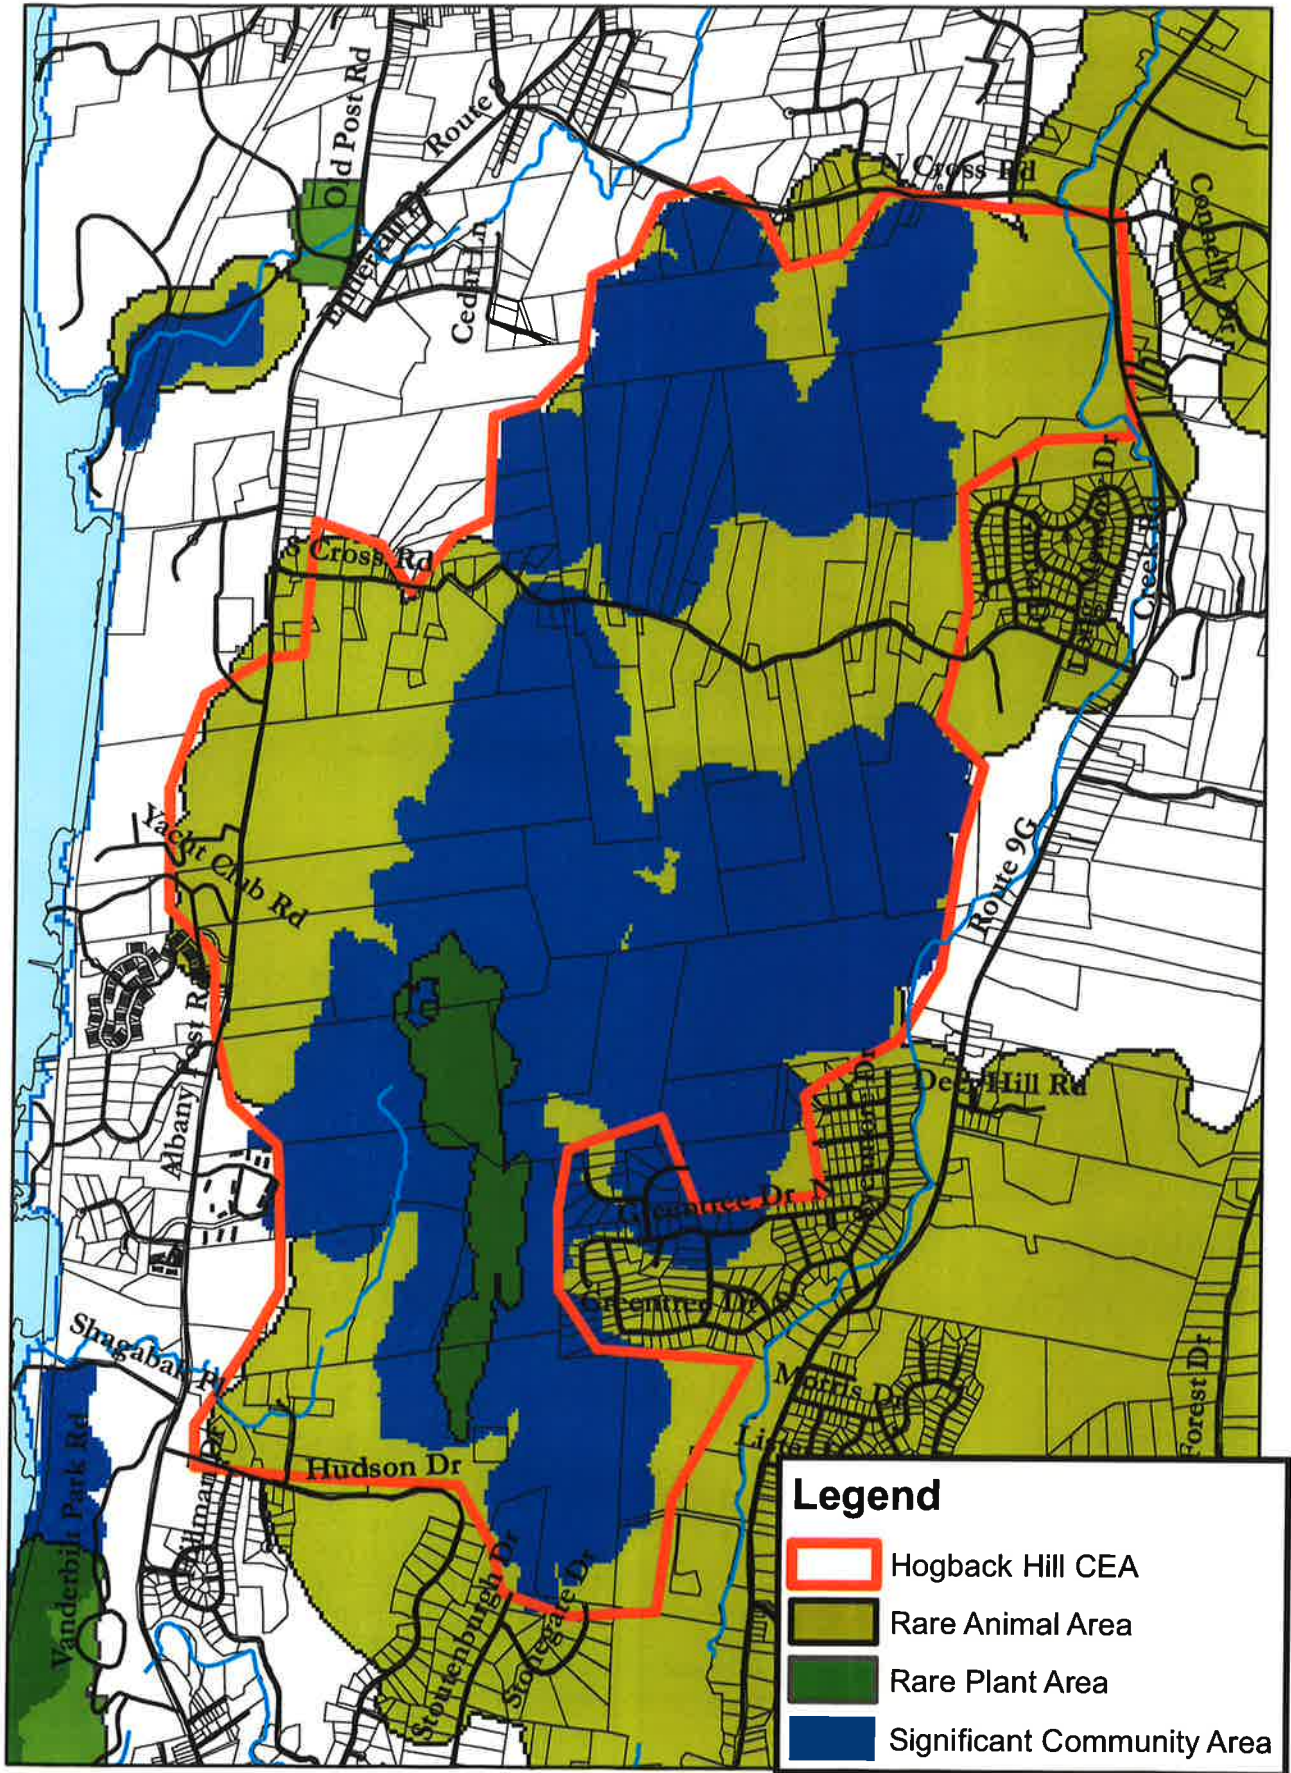

# Hogback Hill Critical Environmental Area

0 0.15 0.3 0.6  
Miles