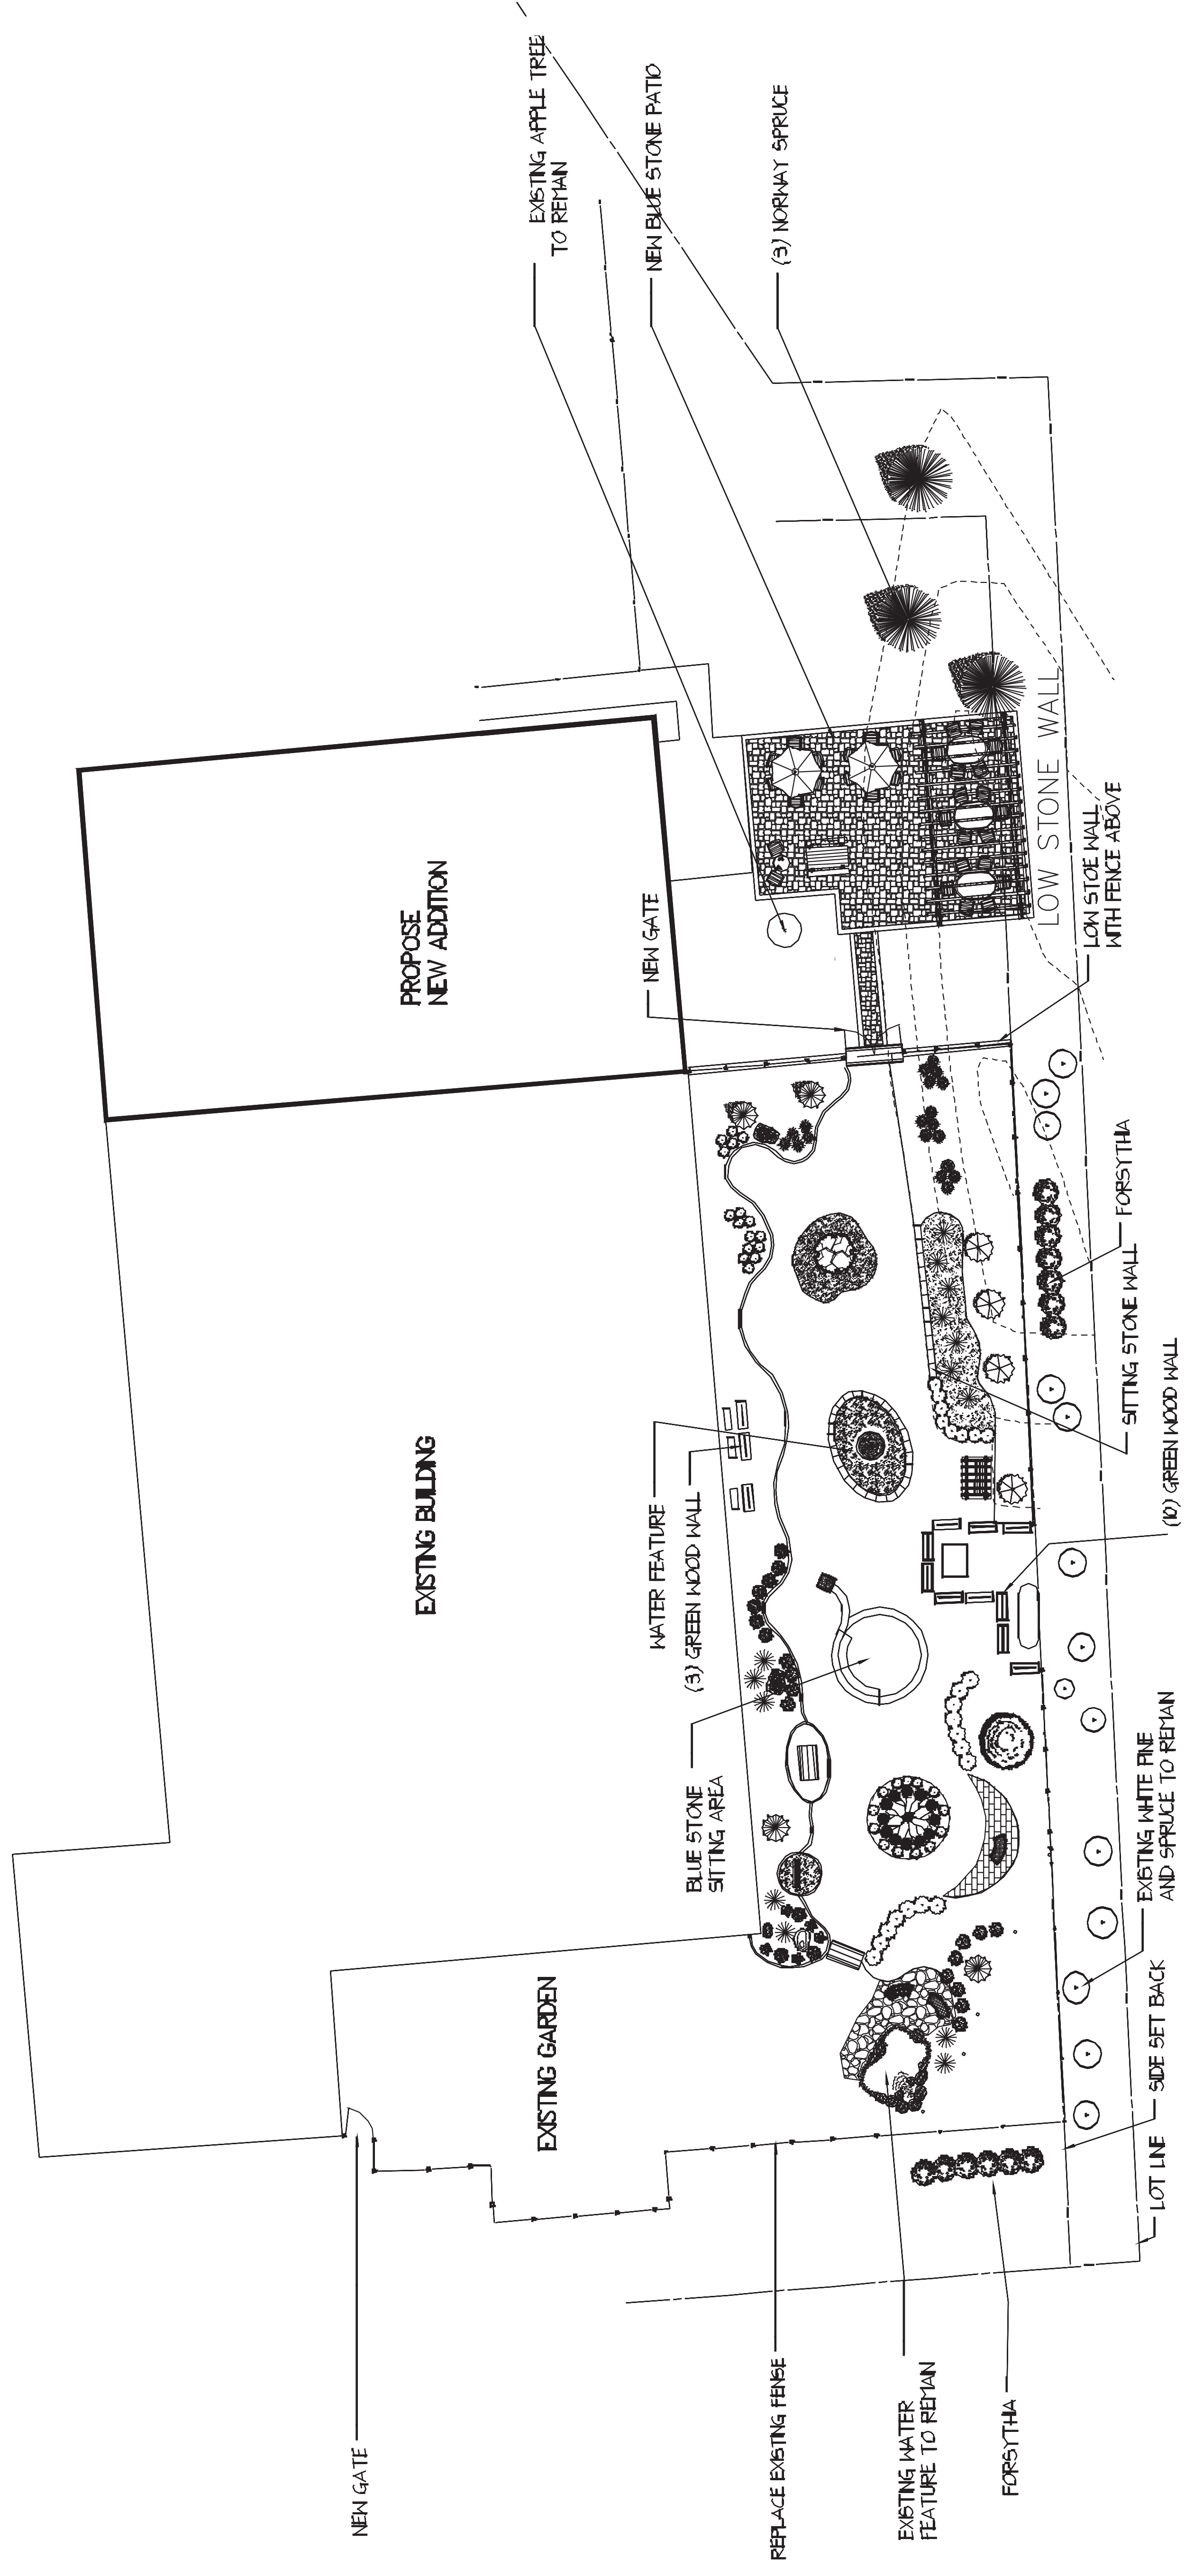

WOOD GREEN WALL

BLACK VINYL FENCE

BLACK VINYL FENCE

SITTING AREA

LOW STONE WALL W/ FENCE

NORWAY SPRUCE

FORSTYTHIA

NOTES
 1. PLANTS FOR NEW PATH ARE TO MATCH EXISTING
 2. MAJORITY OF PLANTS IN PLANT BEDS TO BE PERENNIALS

SCHOOL STREET

LANDSCAPING SHALL BE MAINTAINED FOR LIFE OF THE SITE
 SEE SHEET L-100 FOR MAINTENANCE INFORMATION

No.	Date	Revisions
1	06/08/20F	CHIEF DESIGNER
2	06/02/20F	CHIEF DESIGNER
3	06/04/20F	TOM SUBITTAL
4	06/29/19	TOM ROYCE (RELS)

PROPOSE GARDEN @
 HUDSON VALLEY
 HOSPICE

HUDSON VALLEY
 HOSPICE
 374 VIOLET AVE.
 Town of Hyde Park
 DUTCHES COUNTY, NY
 Town of Hyde Park
 DUTCHES COUNTY, NY

SCALE	1" = 10'
DRAWN BY	ALB
CHECKED BY	ALM LRGH
DATE	JUNE 12, 2019
PROJECT NO.	06/08/20F
REVISION	2019-01
SHEET NO.	L-102