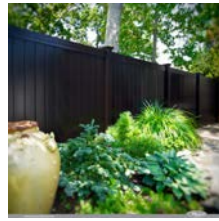

WOOD GREEN WALL

BLACK VINYL FENCE

BLACK VINYL FENCE

SITTING AREA

LOW STONE WALL W/ FENCE

NORWAY SPRUCE

FORSYTHIA

NOTES  
 1. FINISHES FOR NEW PATH ARE TO MATCH EXISTING.  
 2. MAJORITY OF PLANTS IN PLANT BEDS TO BE PERENNIALS.