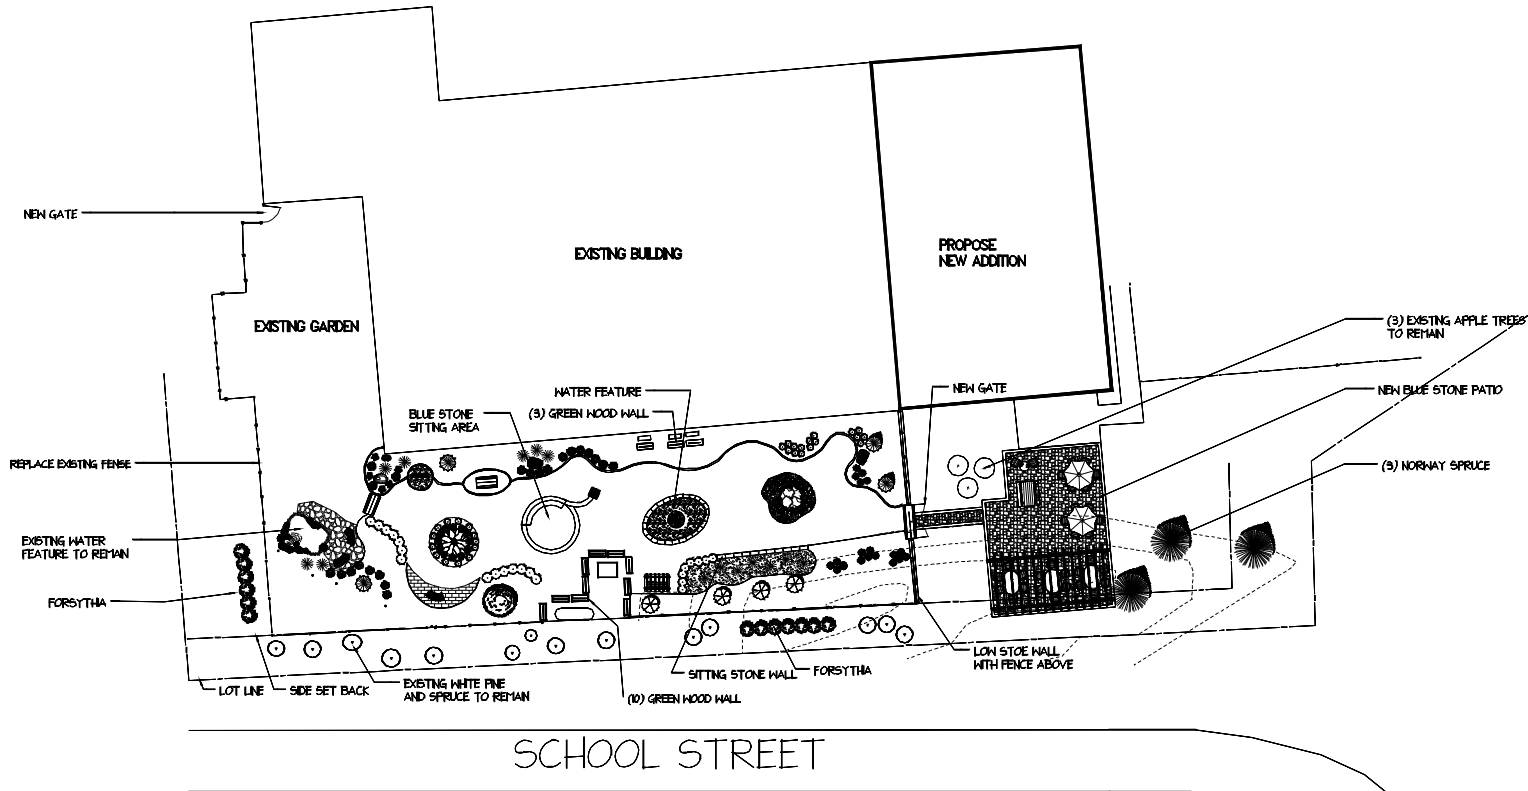

WOOD GREEN WALL

BLACK VINYL FENCE

BLACK VINYL FENCE

SITTING AREA

LOW STONE WALL W/ FENCE

NORWAY SPRUCE

FORSYTHIA

NOTES  
 1. FINISHES FOR NEW PATH ARE TO MATCH EXISTING.  
 2. MAJORITY OF PLANTS IN PLANT BEDS TO BE PERENNIALS.

5	04/02/20	TONI SHERIDAN
2	04/02/20	OWNERS REVIEW
1	04/02/20	OWNERS REVIEW
Dr.	DATE	REVISION

PROPOSE GARDEN @  
 HUDSON VALLEY  
 HOSPICE

HUDSON VALLEY  
 HOSPICE  
 374 VIOLET AVE.  
 Town of Hyde Park  
 DUTCHES COUNTY, NY  
 TOWN OF HYDE PARK  
 DUTCHES COUNTY, NY

SCALE	1" = 10'
PROJECT	NA
DESIGNED BY	ALAN LEHIGH
DRAWN	JANE KILGUS
DATE	04/02/20

PROJECT NO.	2019-01
DATE	
PROJECT NAME	L-102