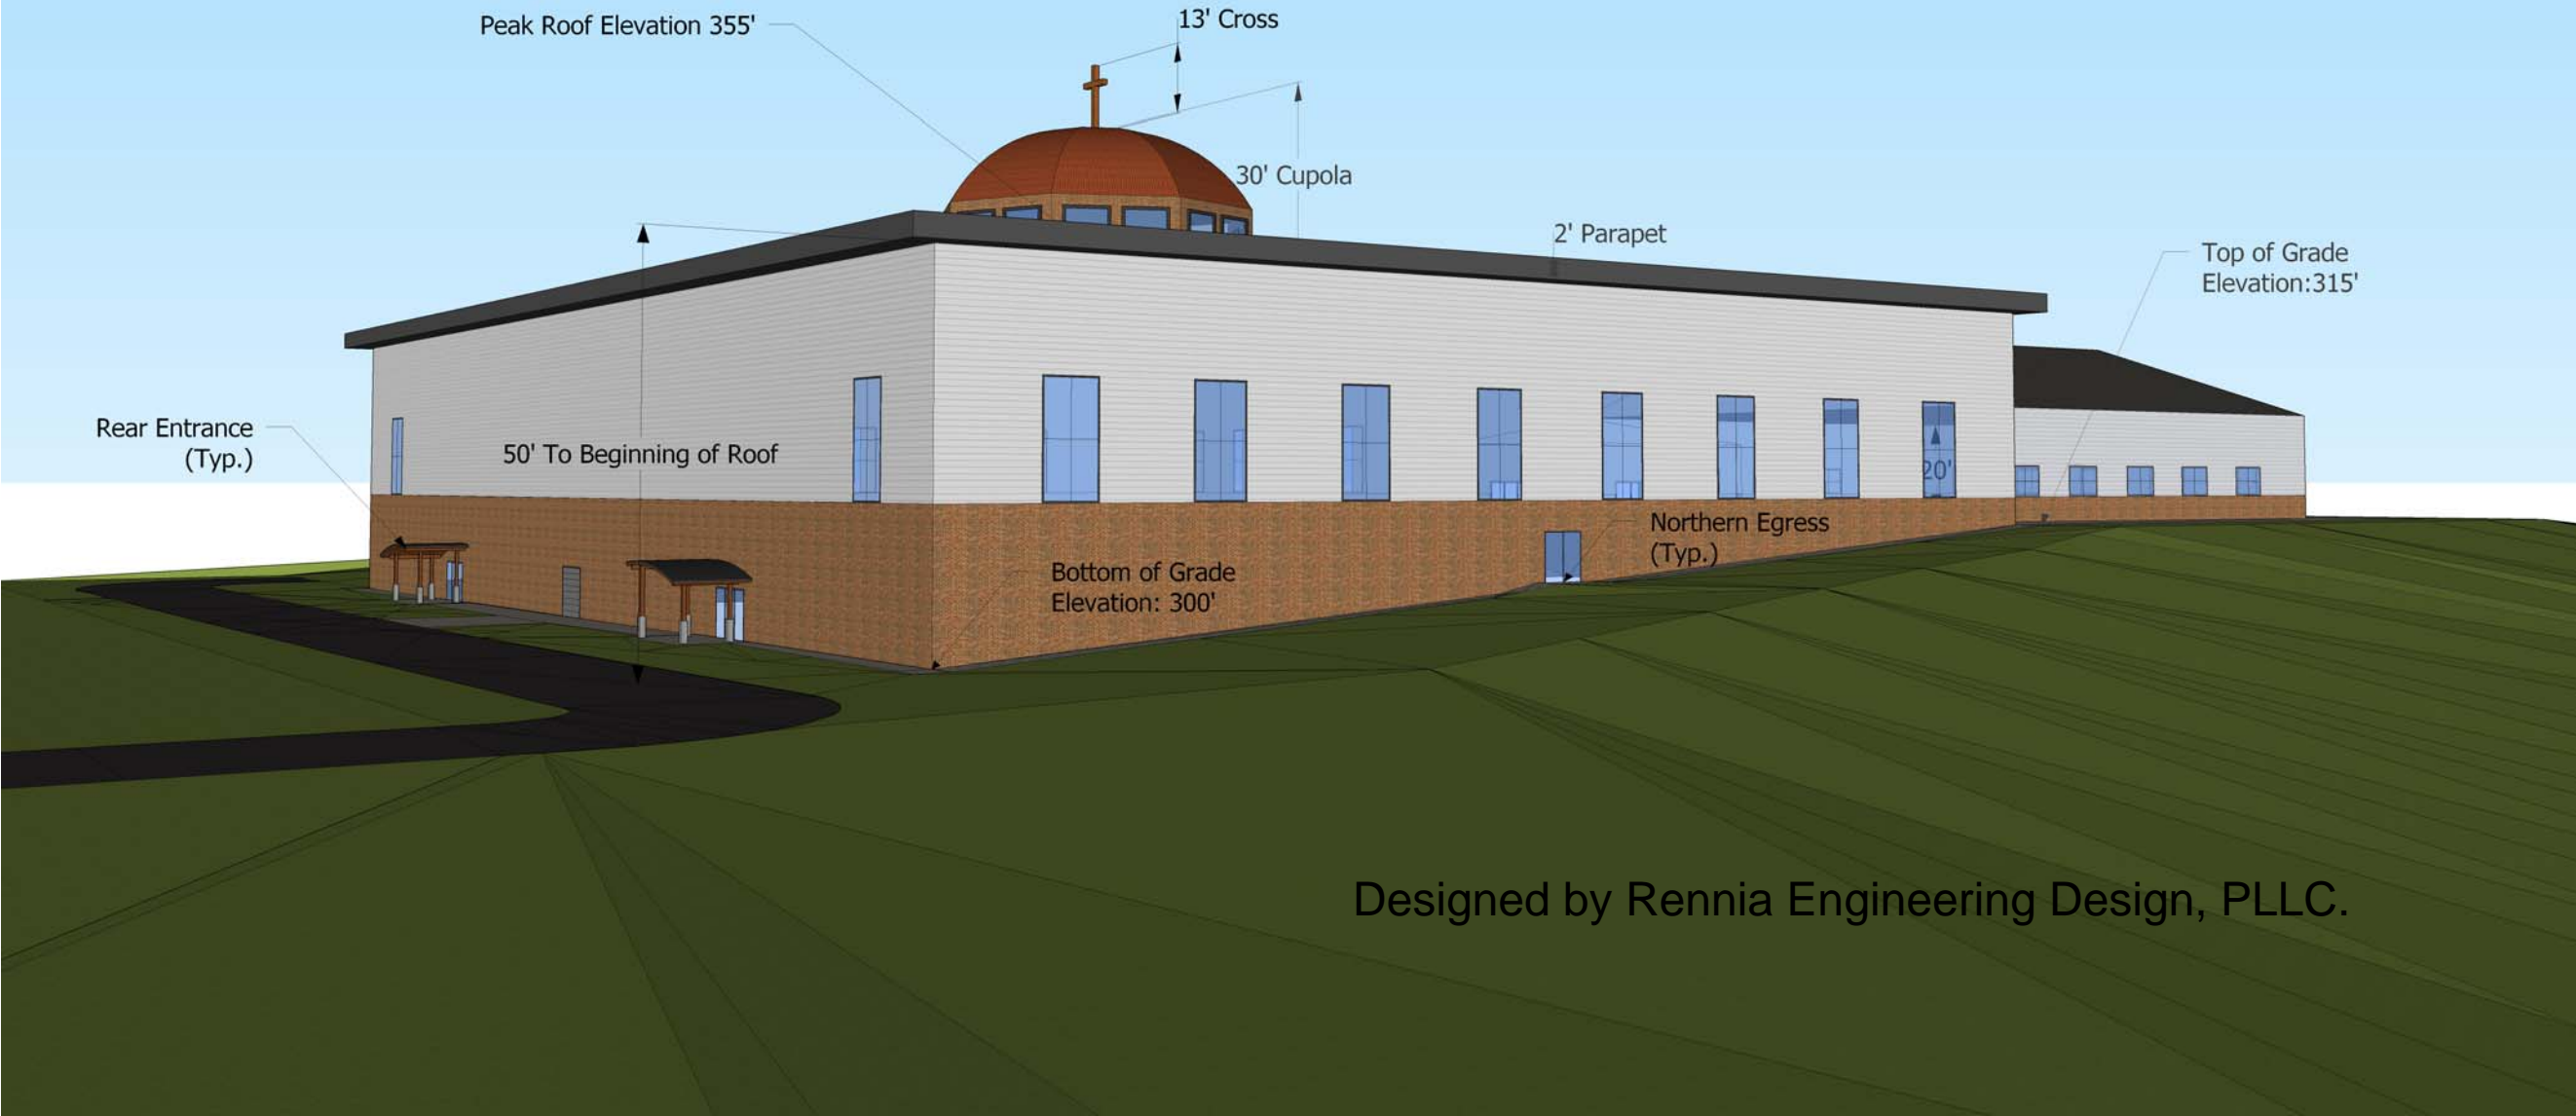

Camp Victory Lake Religious Sanctuary
Building Concept - Side

Designed by Rennia Engineering Design, PLLC.