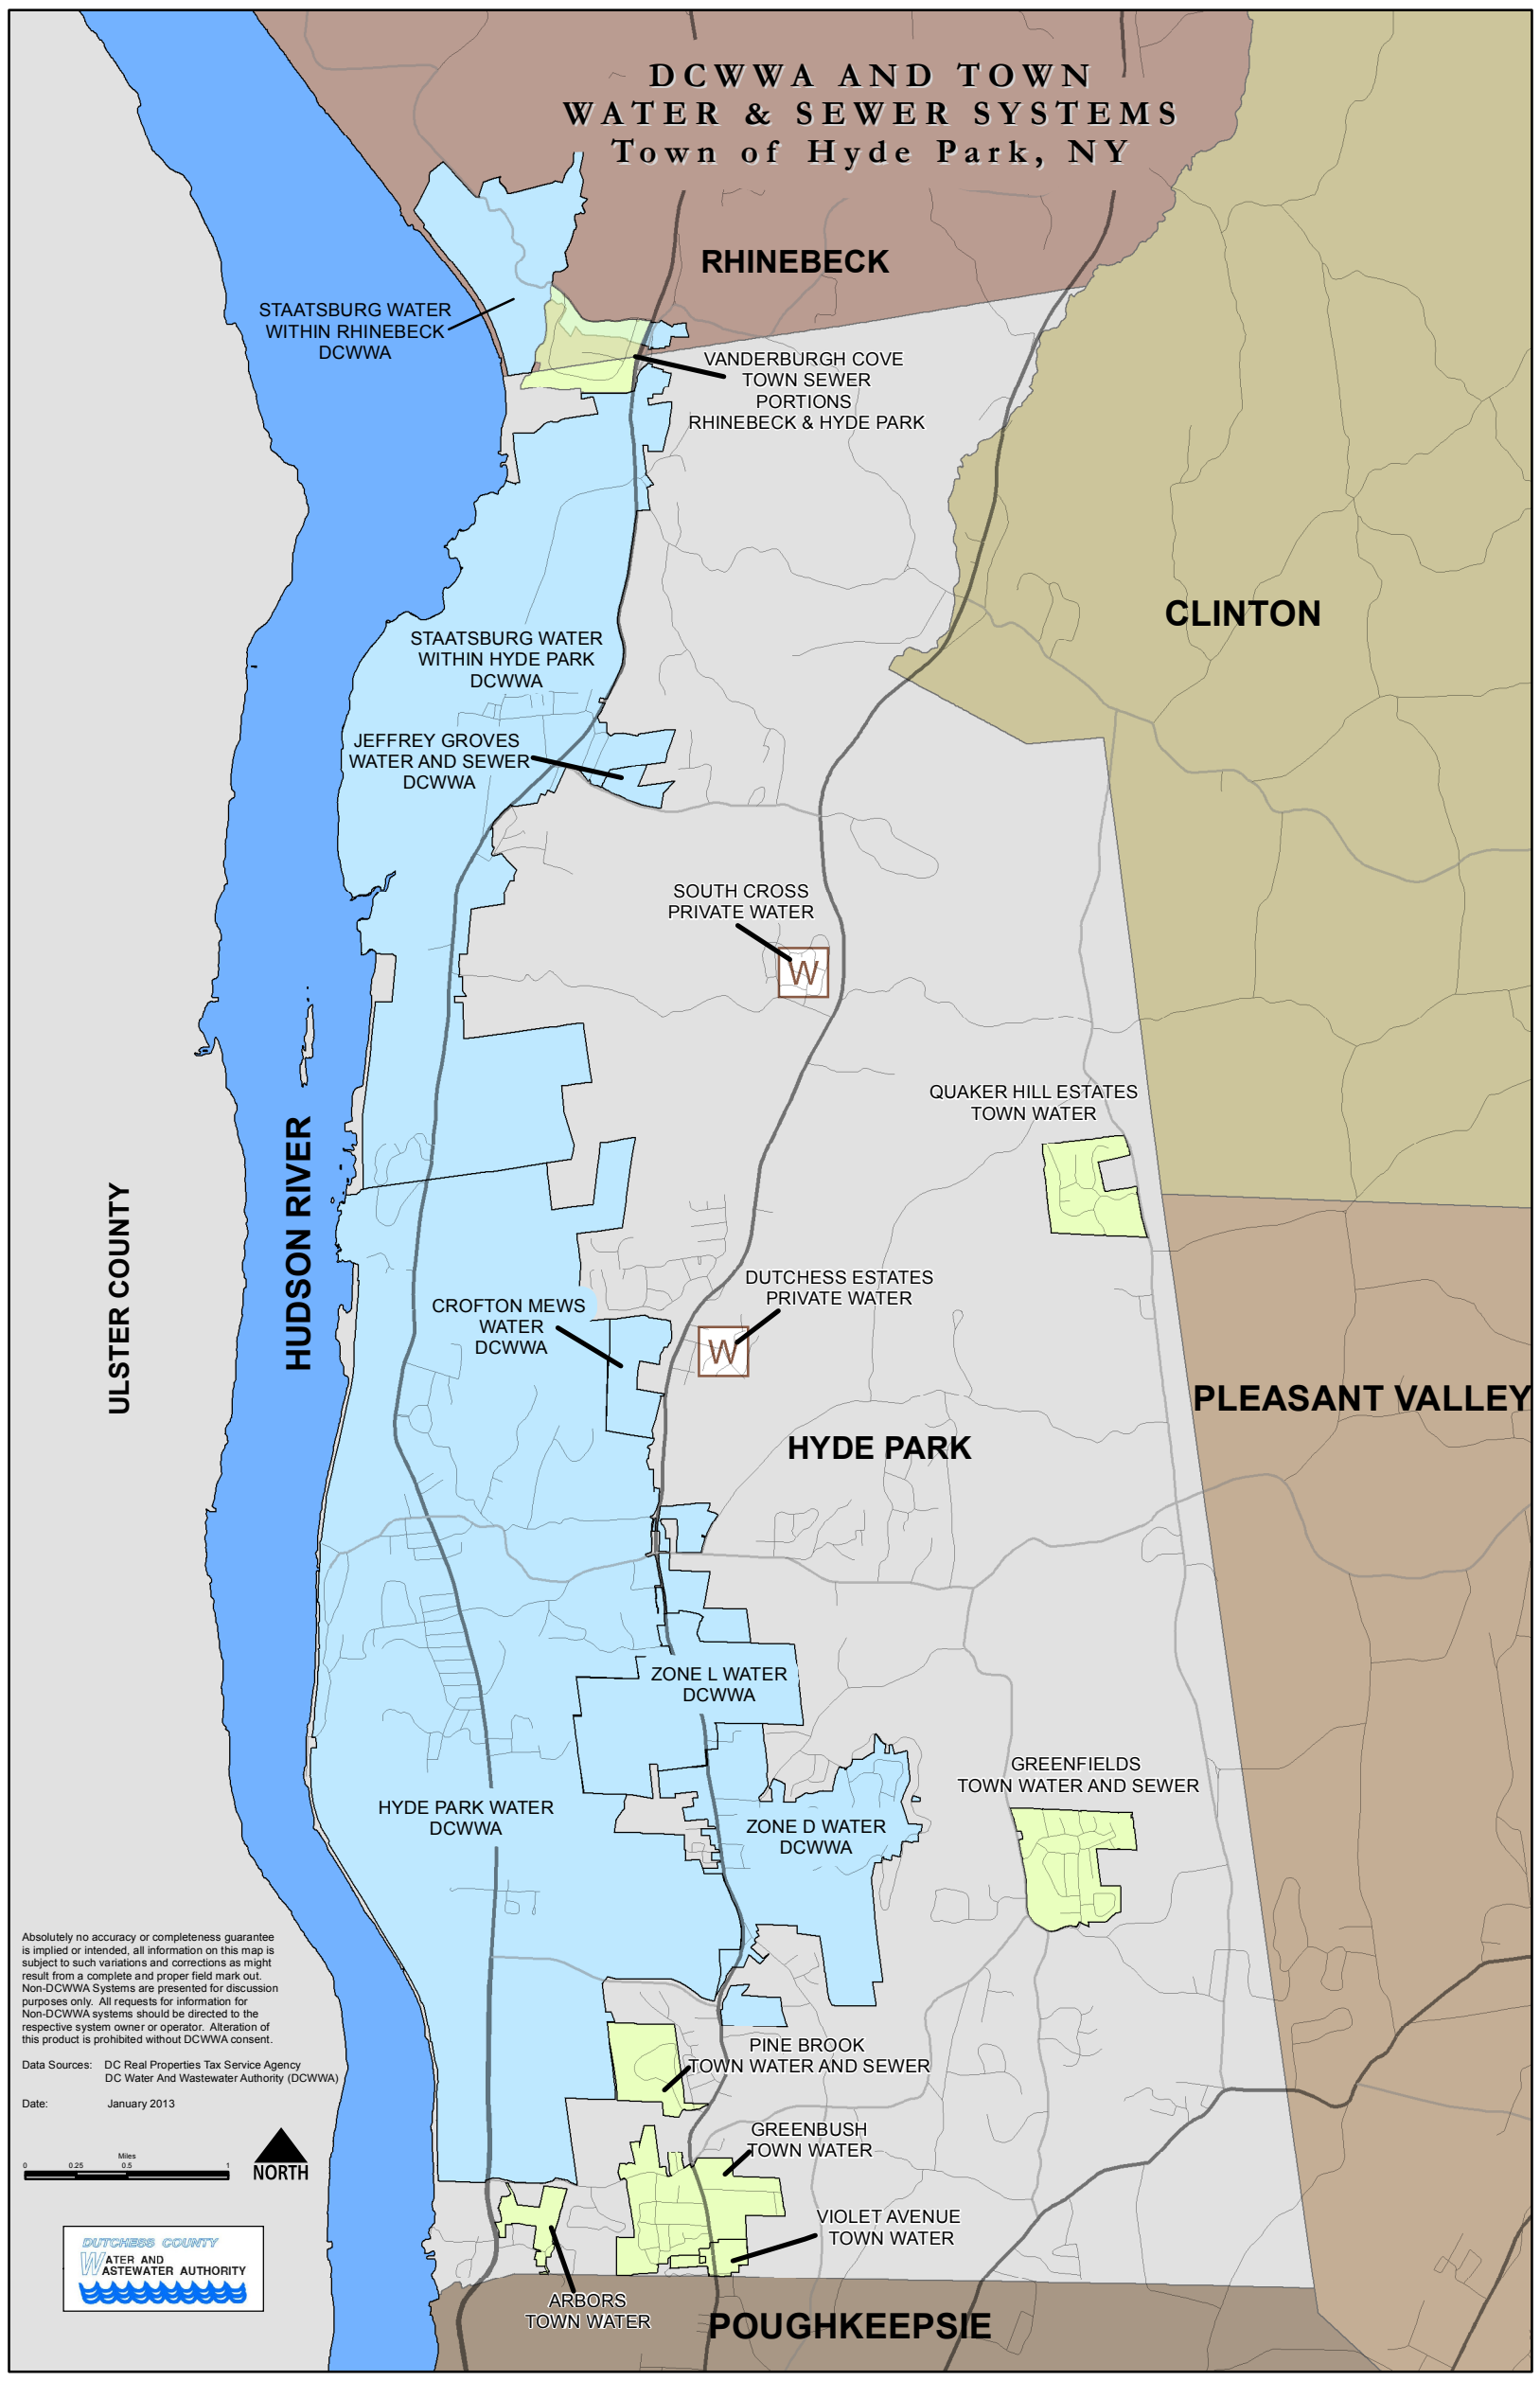

**DCWWA AND TOWN
WATER & SEWER SYSTEMS
Town of Hyde Park, NY**

Data Sources: DC Real Properties Tax Service Agency
DC Water And Wastewater Authority (DCWWA)

Date: January 2013