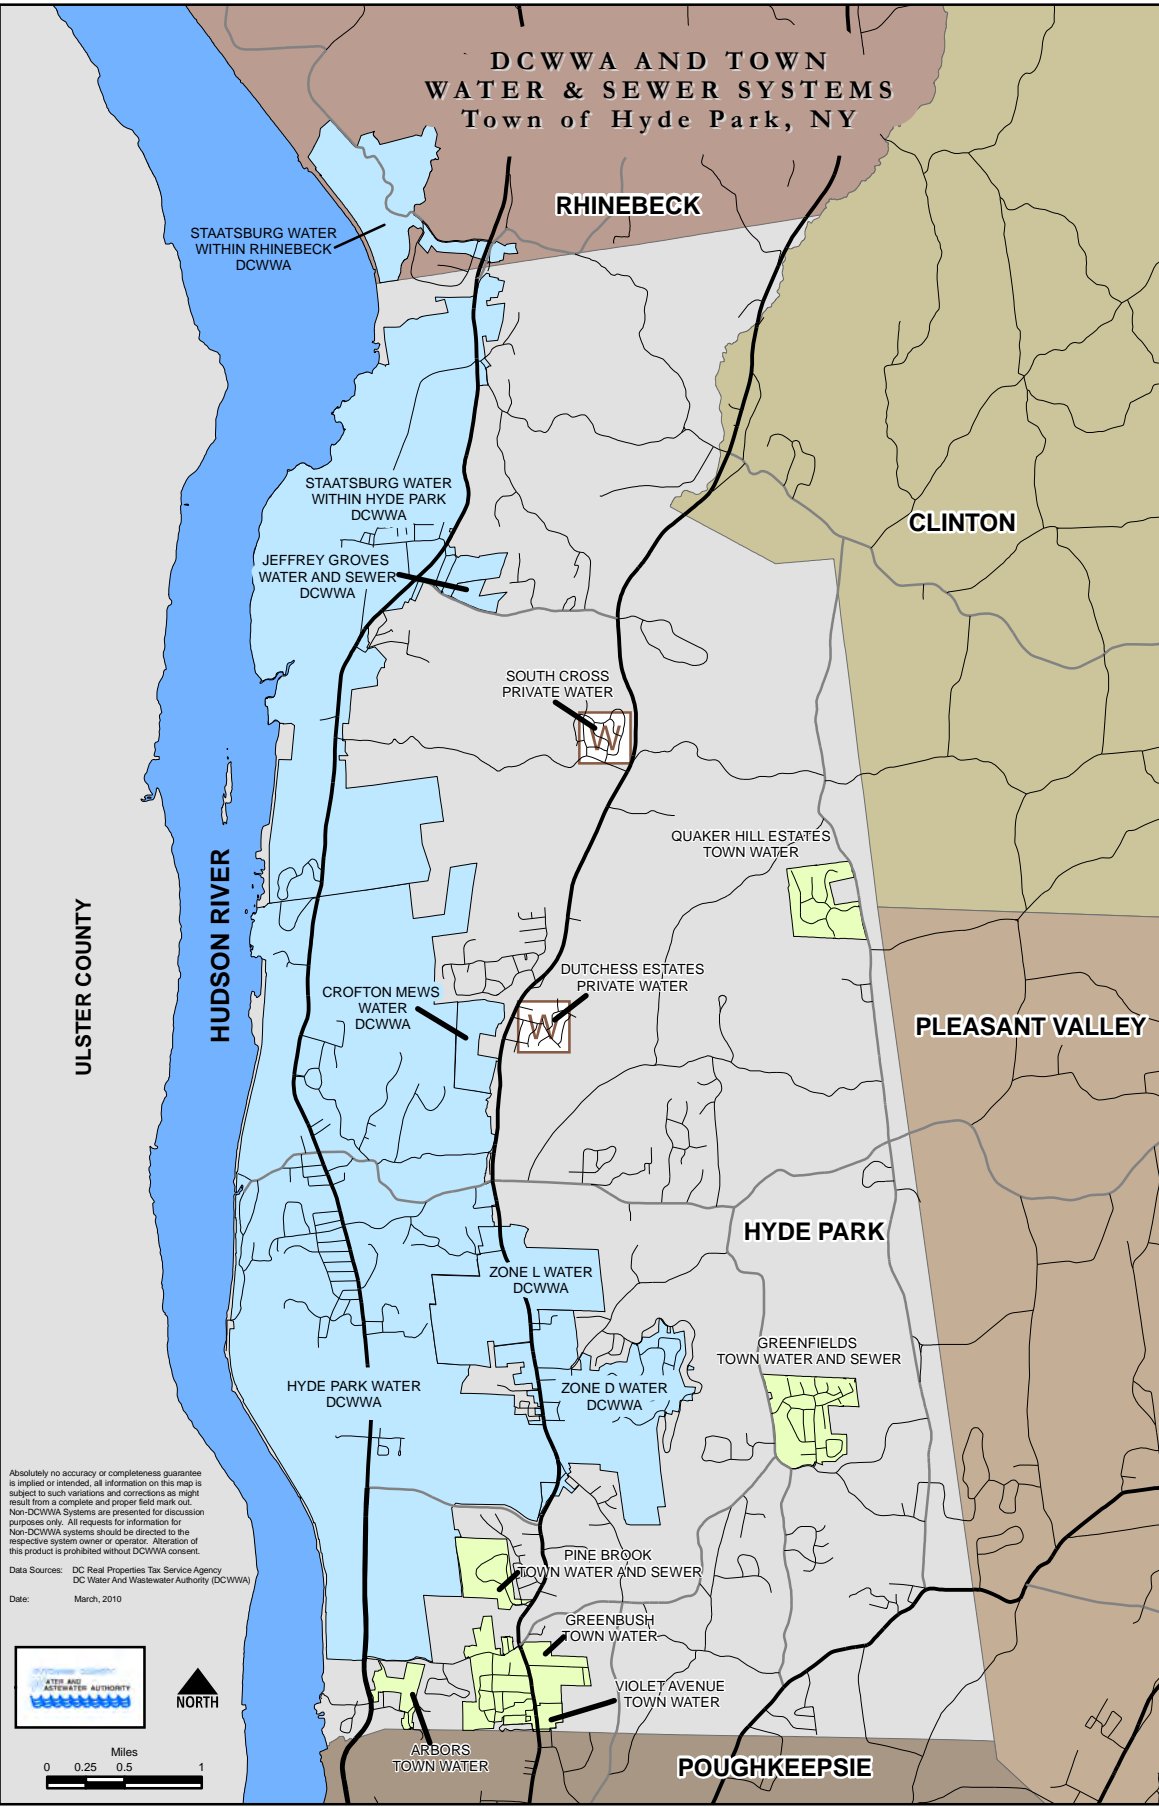

**DCWWA AND TOWN
WATER & SEWER SYSTEMS**
Town of Hyde Park, NY

Date: March, 2010