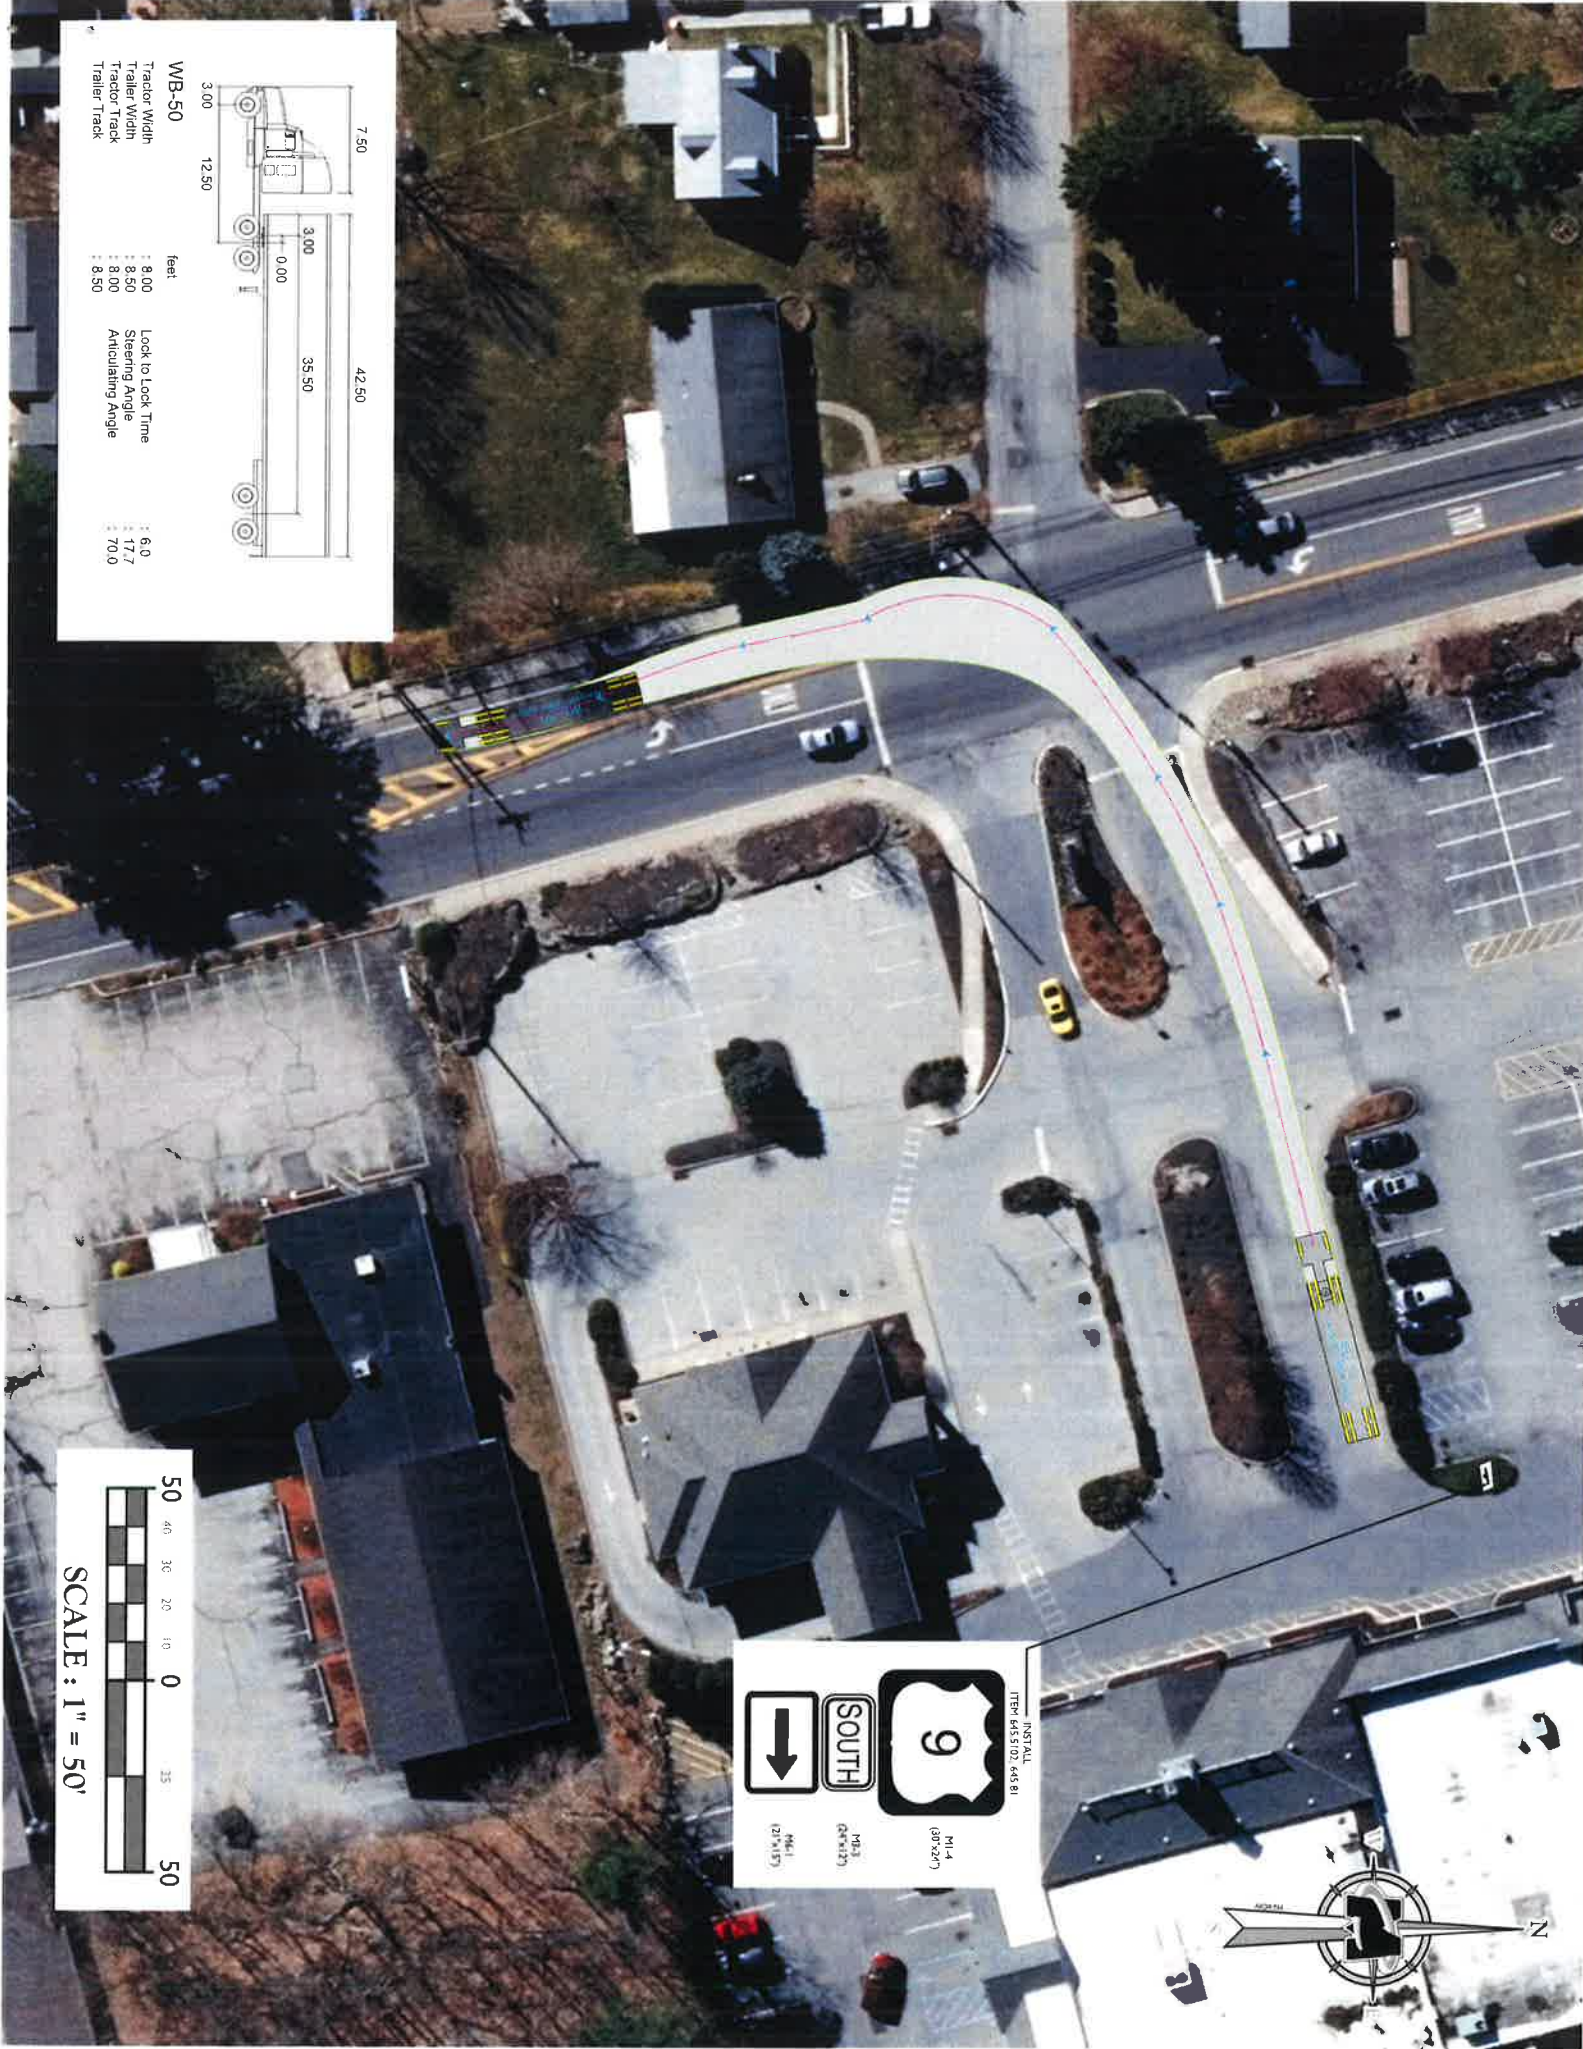

**WB-50**

Tractor Width	: 7.50	feet	Lock to Lock Time	: 6.0
Trailer Width	: 3.00		Steering Angle	: 17.7
Tractor Track	: 12.50		Articulating Angle	: 70.0
Trailer Track	: 3.00			

**SCALE : 1" = 50'**

**WB-50**

Tractor Width	: 8.00	feet	Look to Lock Time	: 6.0
Trailer Width	: 8.50		Steering Angle	: 17.7
Tractor Track	: 8.00		Articulating Angle	: 70.0
Trailer Track	: 8.50			

INSTALL 445 89  
ITEM 663 5702 445 89

M14 (98267)  
M13 (98267)  
M11 (98115)

SCALE : 1" = 50'