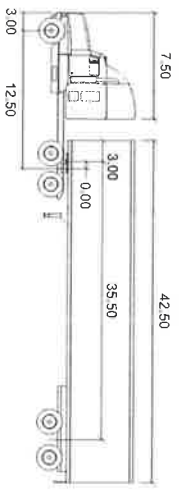

**WB-50**

Tractor Width	: 7.50	feet	Lock to Lock Time	: 6.0
Trailer Width	: 3.00		Steering Angle	: 17.7
Tractor Track	: 12.50		Articulating Angle	: 70.0
Trailer Track	: 3.00			

**SCALE : 1" = 50'**

**WB-50**

Tractor Width	: 8.00	feet	Look to Lock Time	: 6.0
Trailer Width	: 8.50		Steering Angle	: 17.7
Tractor Track	: 8.00		Articulating Angle	: 70.0
Trailer Track	: 8.50			

INSTALL 445 89  
ITEM 663 5702 445 89

M14 (98267)  
M13 (98267)  
M11 (98115)

SCALE : 1" = 50'