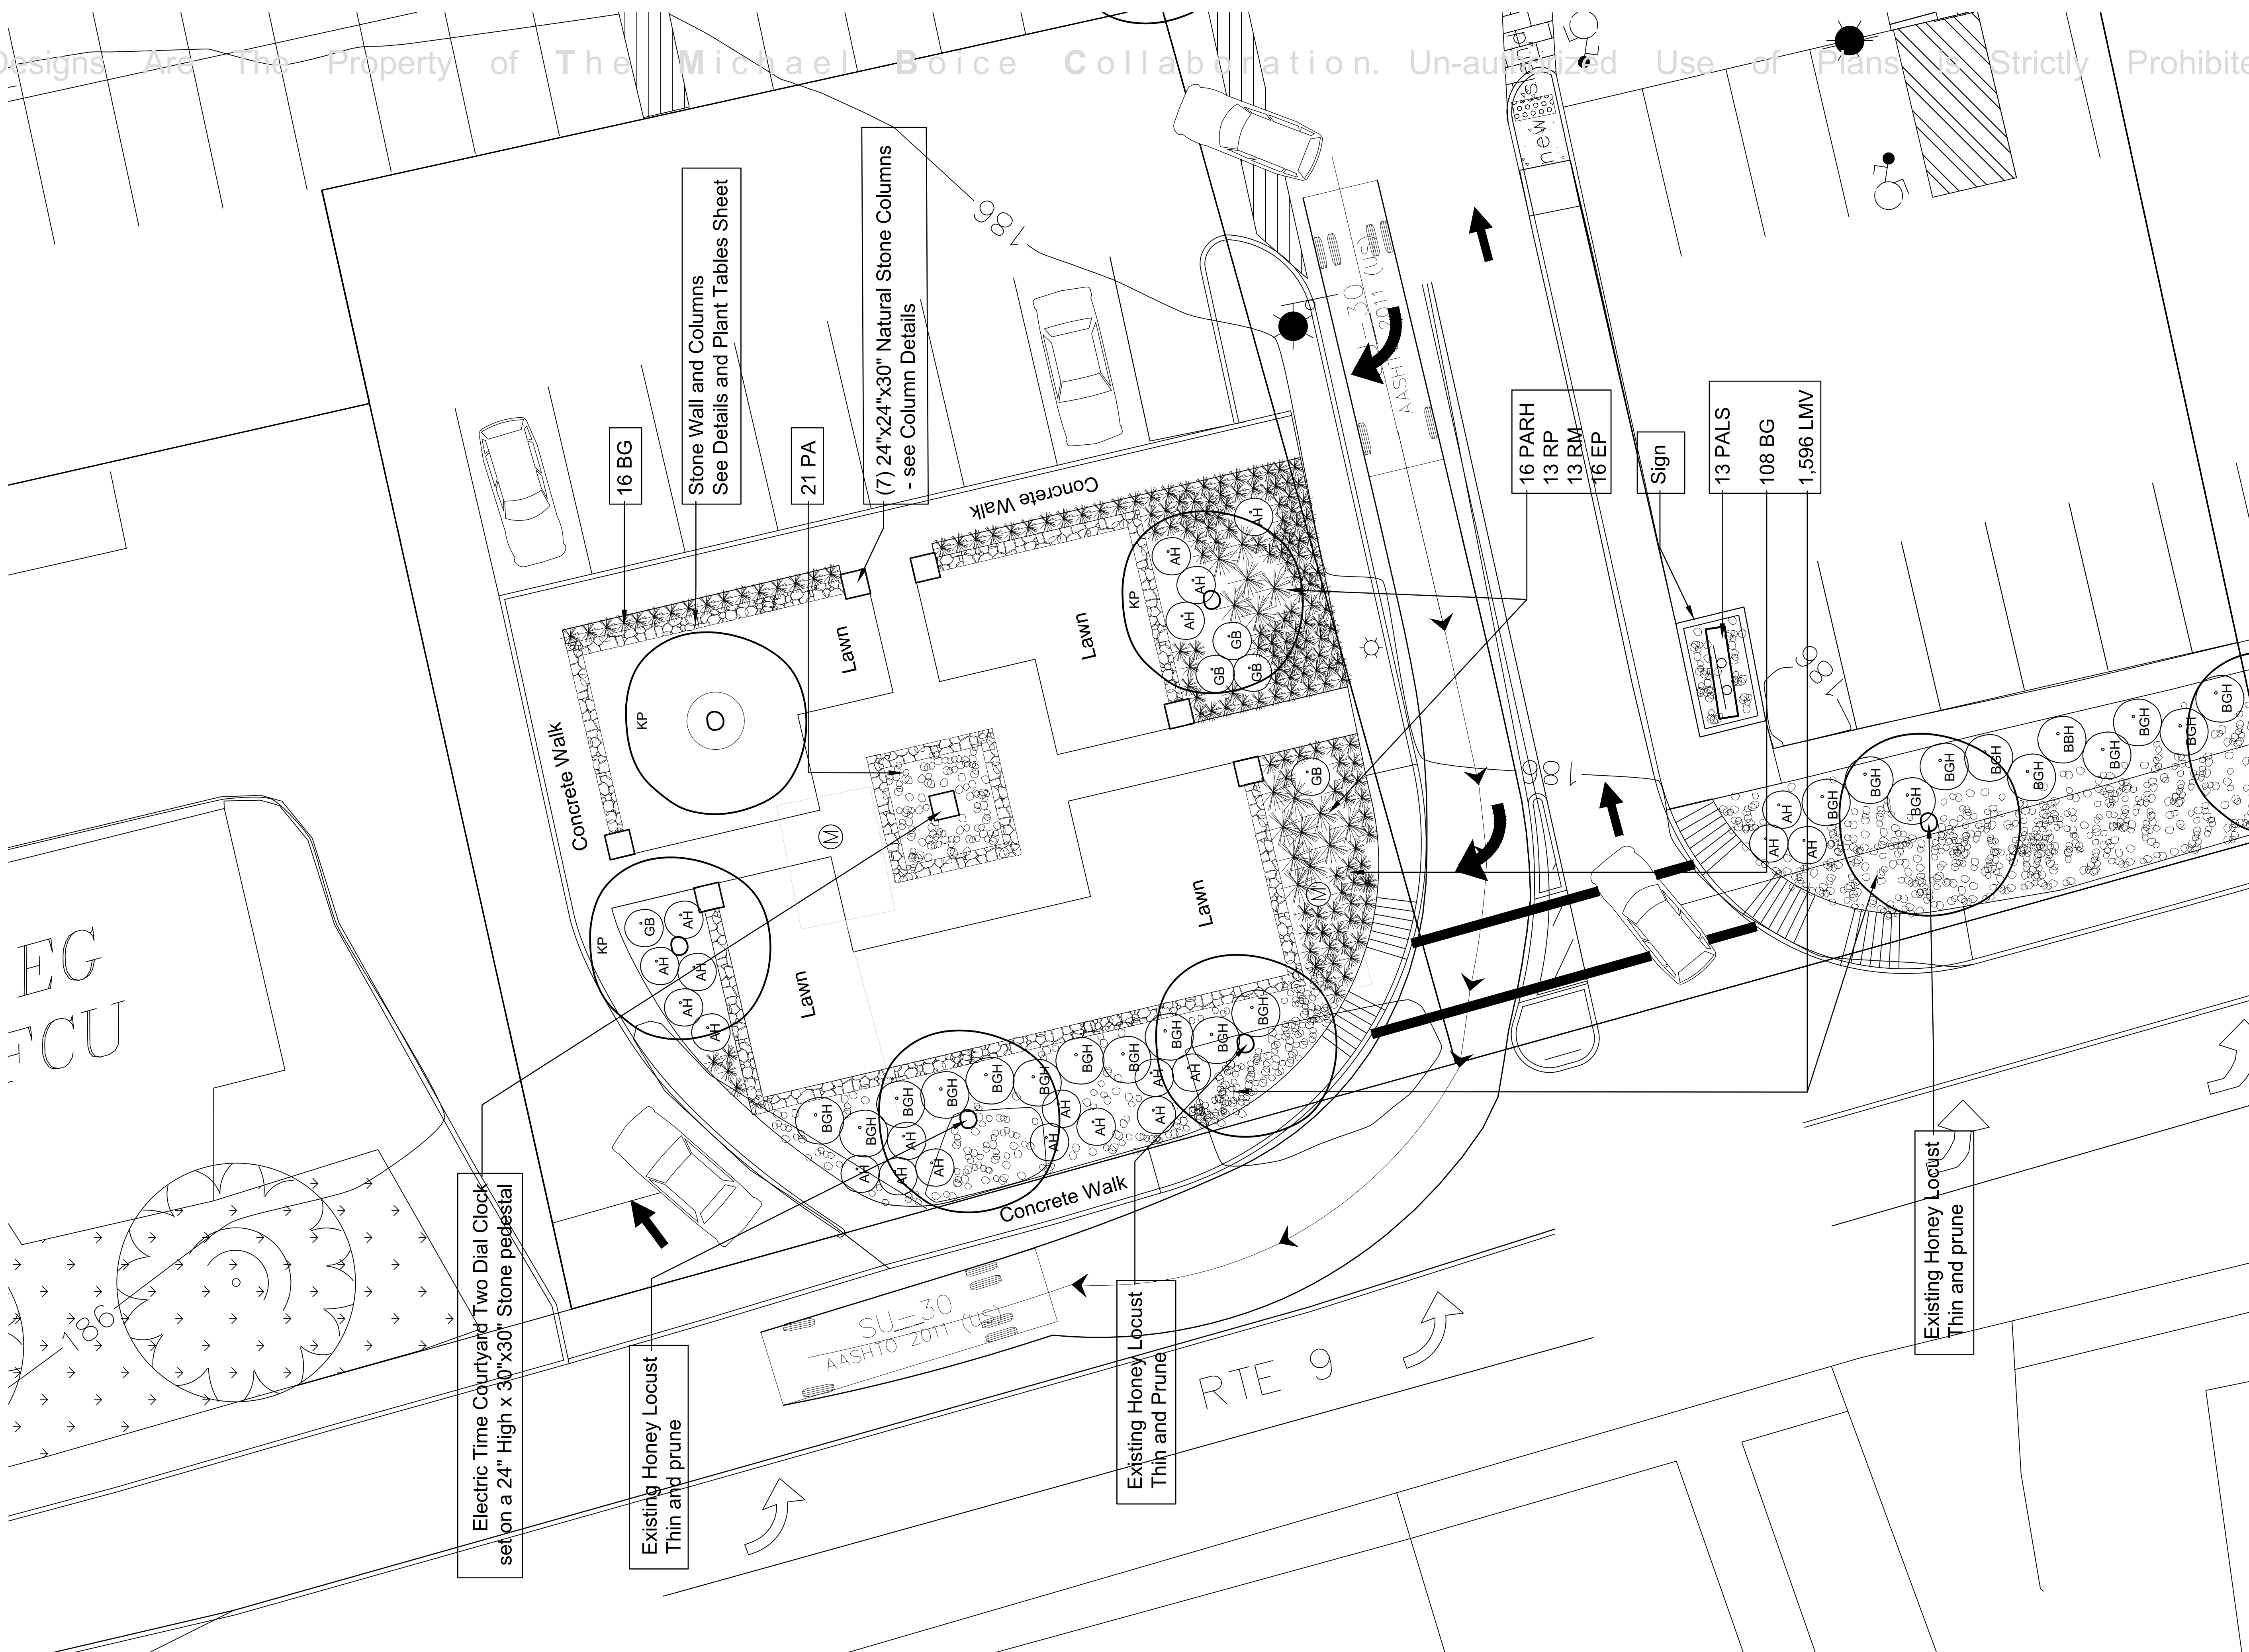

Designs Are The Property of The Michael Boice Collaboration. Un-authorized Use of Plans is Strictly Prohibited

Electric Time Courtyard Two Dial Clock
set on a 24" High x 30"x30" Stone pedestal

Existing Honey Locust
Thin and prune

Existing Honey Locust
Thin and prune

Existing Honey Locust
Thin and prune

16 BG

Stone Wall and Columns
See Details and Plant Tables Sheet

21 PA

(7) 24"x24"x30" Natural Stone Columns
- see Column Details

16 PARH
13 RP
13 RM
16 EP

Sign

13 PALS
108 BG
1,596 LMV

The Michael Boice Collaboration
DESIGNERS AND MAKERS OF FINE LANDSCAPES

Mavis Tire Garden Enlarged
Hyde Park, New York

845-702-1004
11 South Flowerhouse Road Wappinger Falls, New York 12590

Scale | 1/8" = 1' - 0" | Date | April 9, 2016 | Revisions |