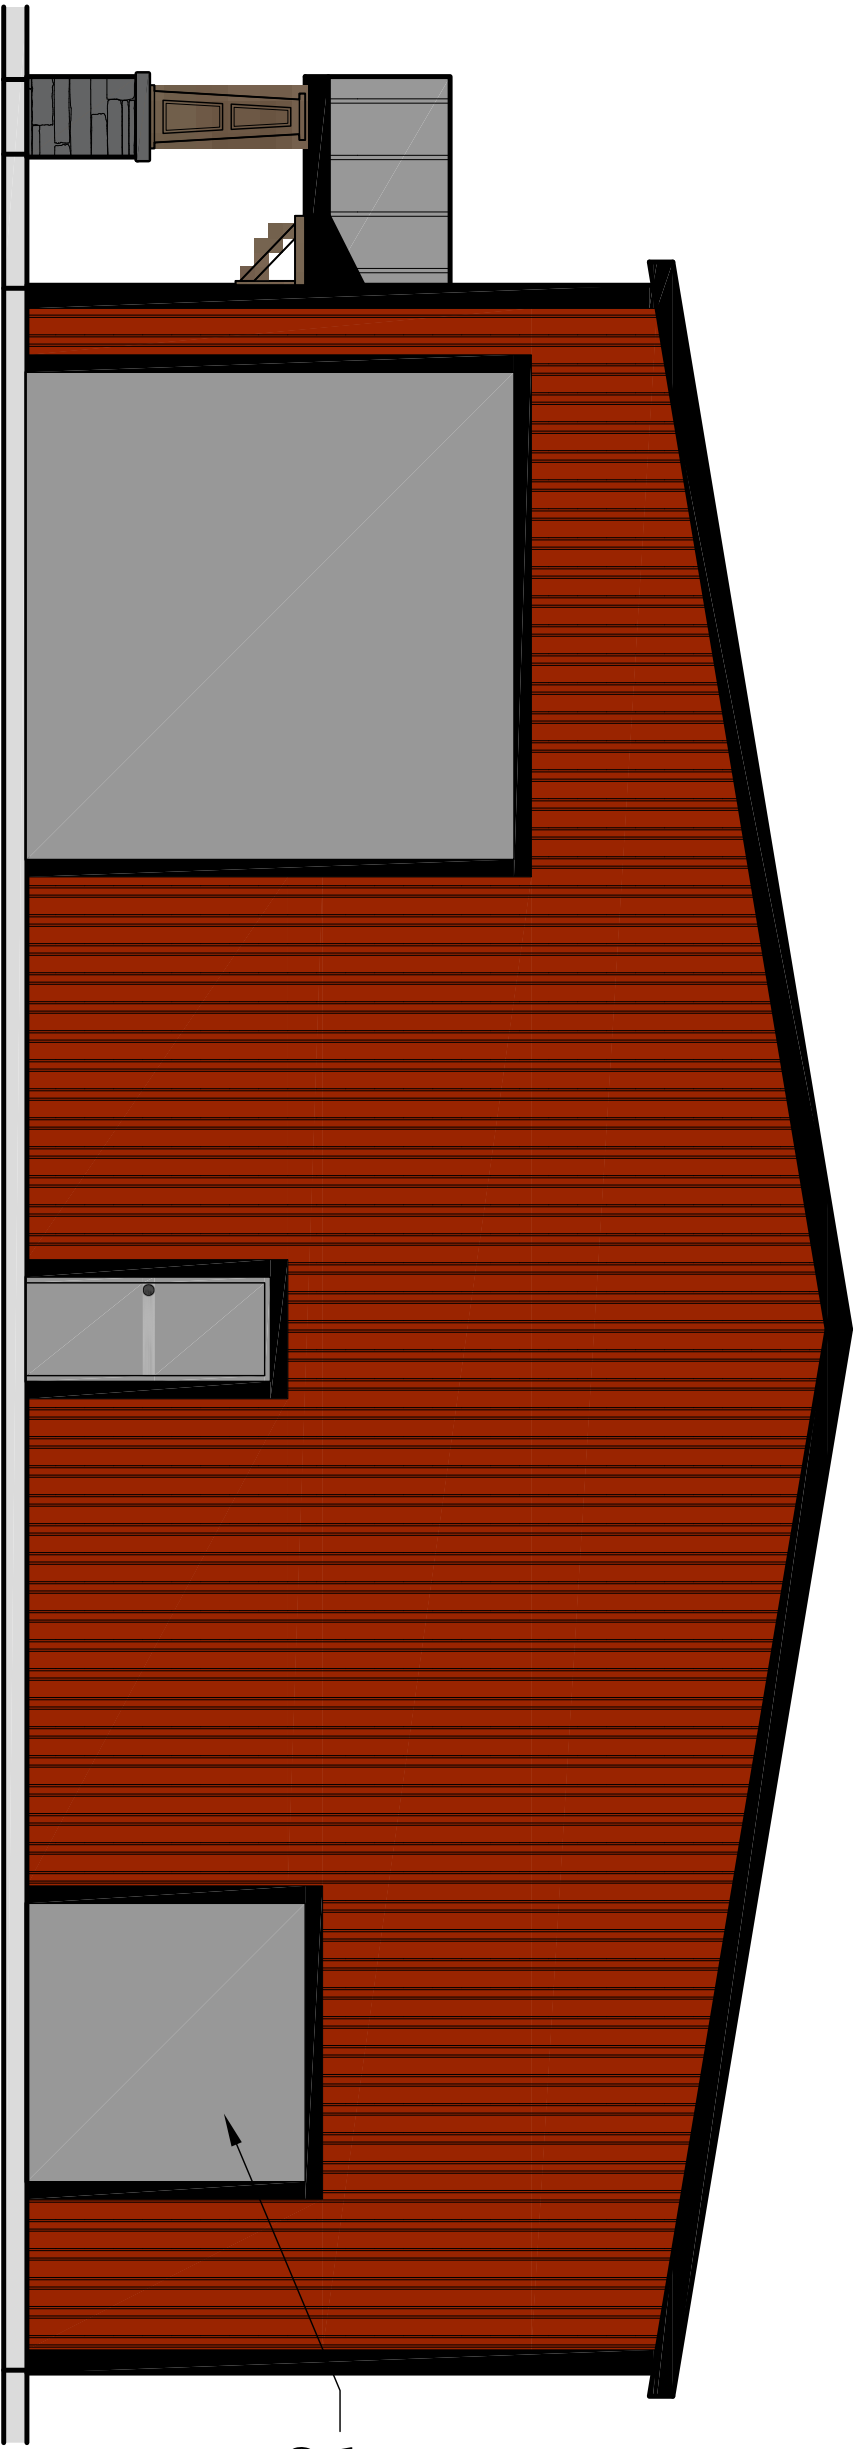

CECO BLACK TRIM

CECO SLATE GRAY METAL ROOFING

CECO CRIMSON RED PBR METAL PANELING

ELDORADO STONE MONTECITO CLIFFSTONE STONE VENEER

WAYNE-DALTON GRAY  
O.H. DOORS