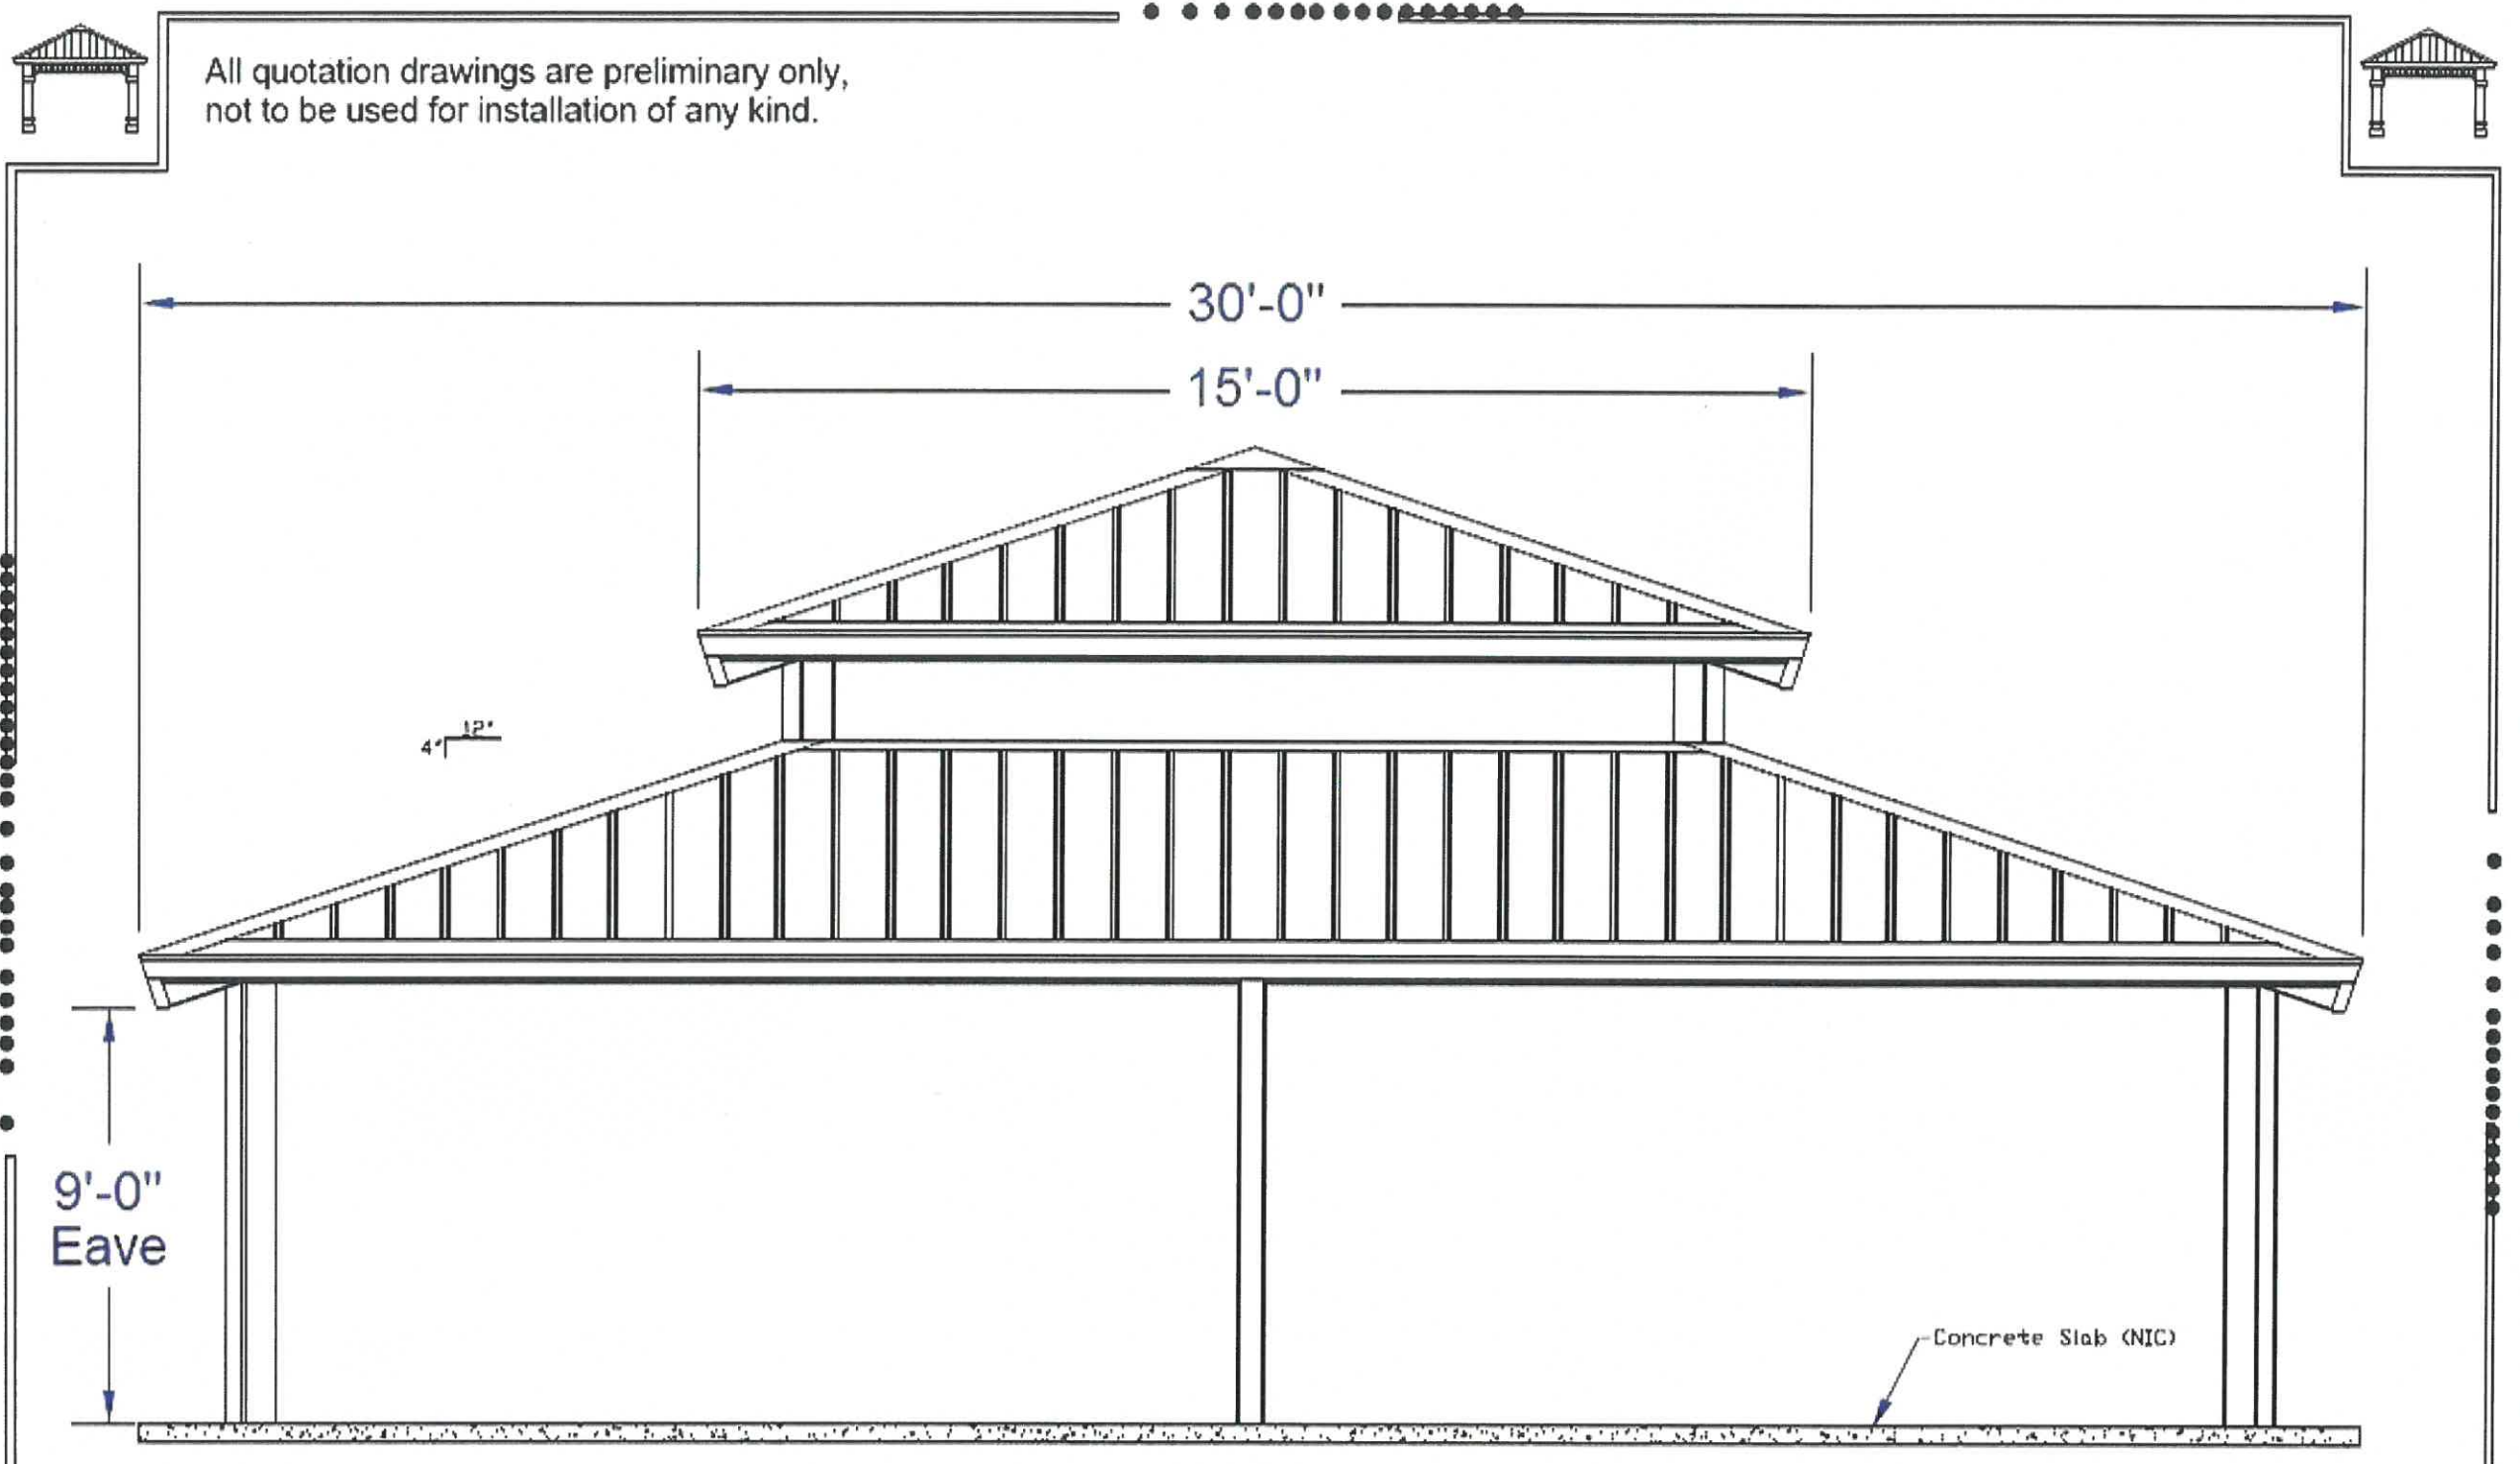

FOR COLOR REFERENCE ONLY

LANDSCAPING NOT REPRESENTATIVE

All quotation drawings are preliminary only,  
not to be used for installation of any kind.

TITLE: Elevation

DRAWN BY: M.R.I.

DATE: 08/31/15

1050 Columbia Drive  
Carrollton, GA 30117

MODEL: (AS) Square Duo-Top Structure

Ph: 1-800-327-8774  
Fx: 770-214-0747

SHEET: 1

QUOTE #: 76772